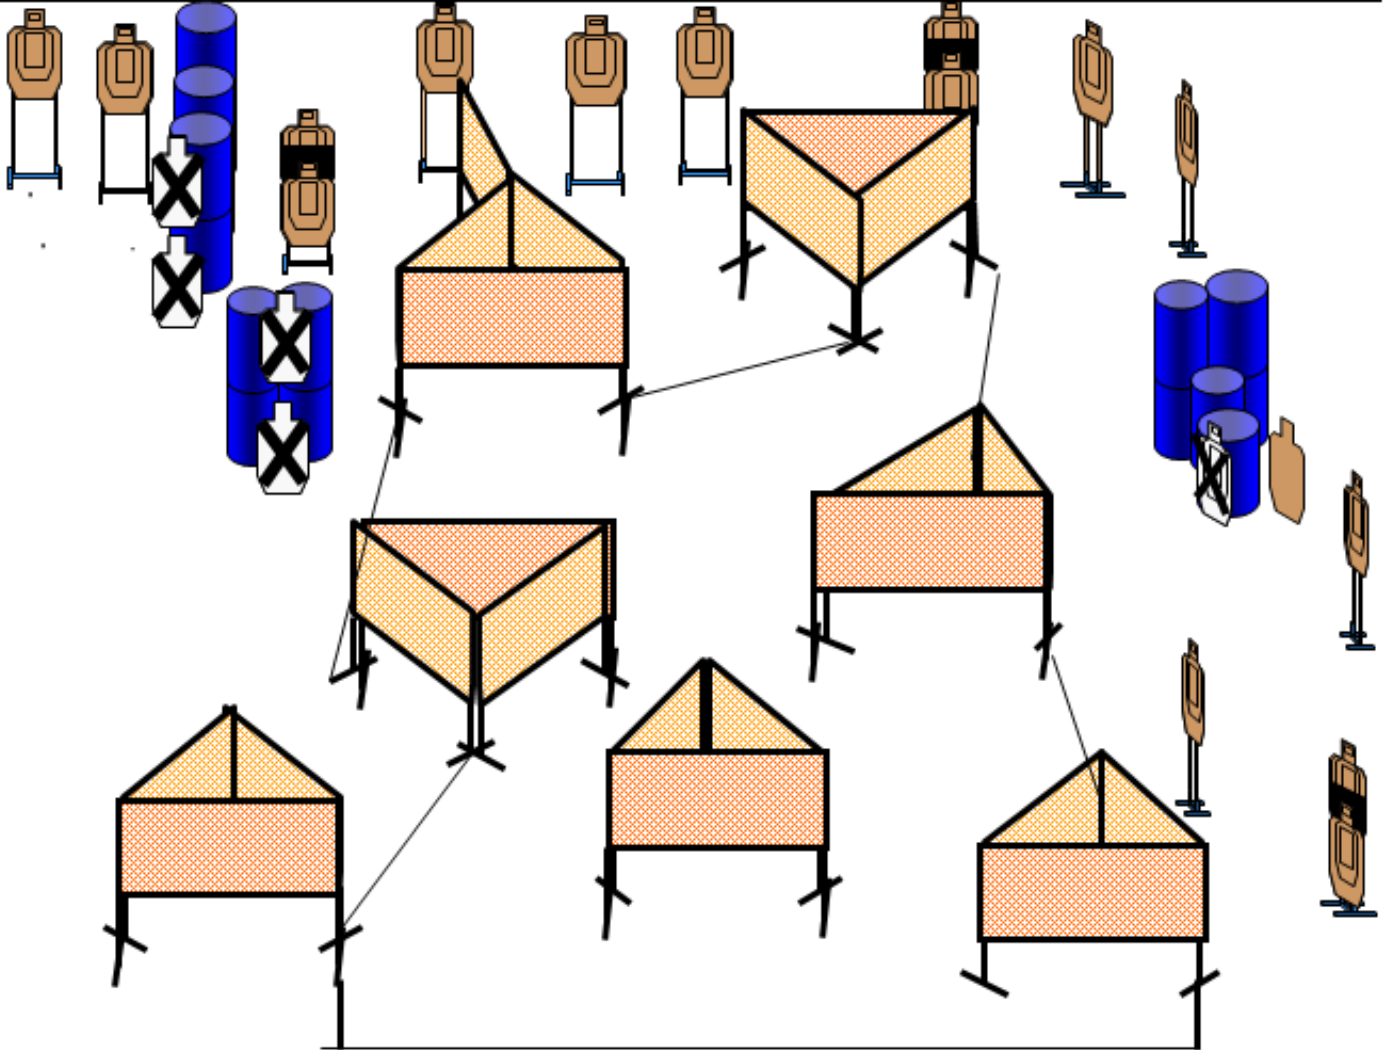

Hosefest

START POSITION: Standing anywhere outside of the shooting area	
GUN READY CONDITION: Handgun loaded with chamber empty, hammer down, laying flat on either barrel.	SCORING: USPSA 28 rounds 140 points TARGETS: 13 metric 2 steel SCORED HITS:
STAGE PROCEDURE: Upon start signal engage targets as visible.	START-STOP: Audible - Last shot RULES: USPSA current edition

Wait...wut?

START POSITION: Standing anywhere in the shooting area

GUN READY CONDITION: Handgun loaded and holstered.

SCORING: USPSA 32 rounds 160 points
TARGETS: 16 metric

STAGE PROCEDURE: Upon start signal engage targets as visible from within the shooting area.

SCORED HITS:
START-STOP: Audible - Last shot
RULES: USPSA current edition

Keep A Knockin'

START POSITION: Standing with toes on either set of X's

GUN READY CONDITION: Handgun loaded and holstered.

SCORING: USPSA 19 rounds 65 points
TARGETS: 6 metric 7 steel

STAGE PROCEDURE: Upon start signal engage targets as visible. PP2 activates max trap.

SCORED HITS:
START-STOP: Audible - Last shot
RULES: USPSA current edition

Still a hosefest?

START POSITION: Standing with heels on either set of XXs, hands relaxed at sides