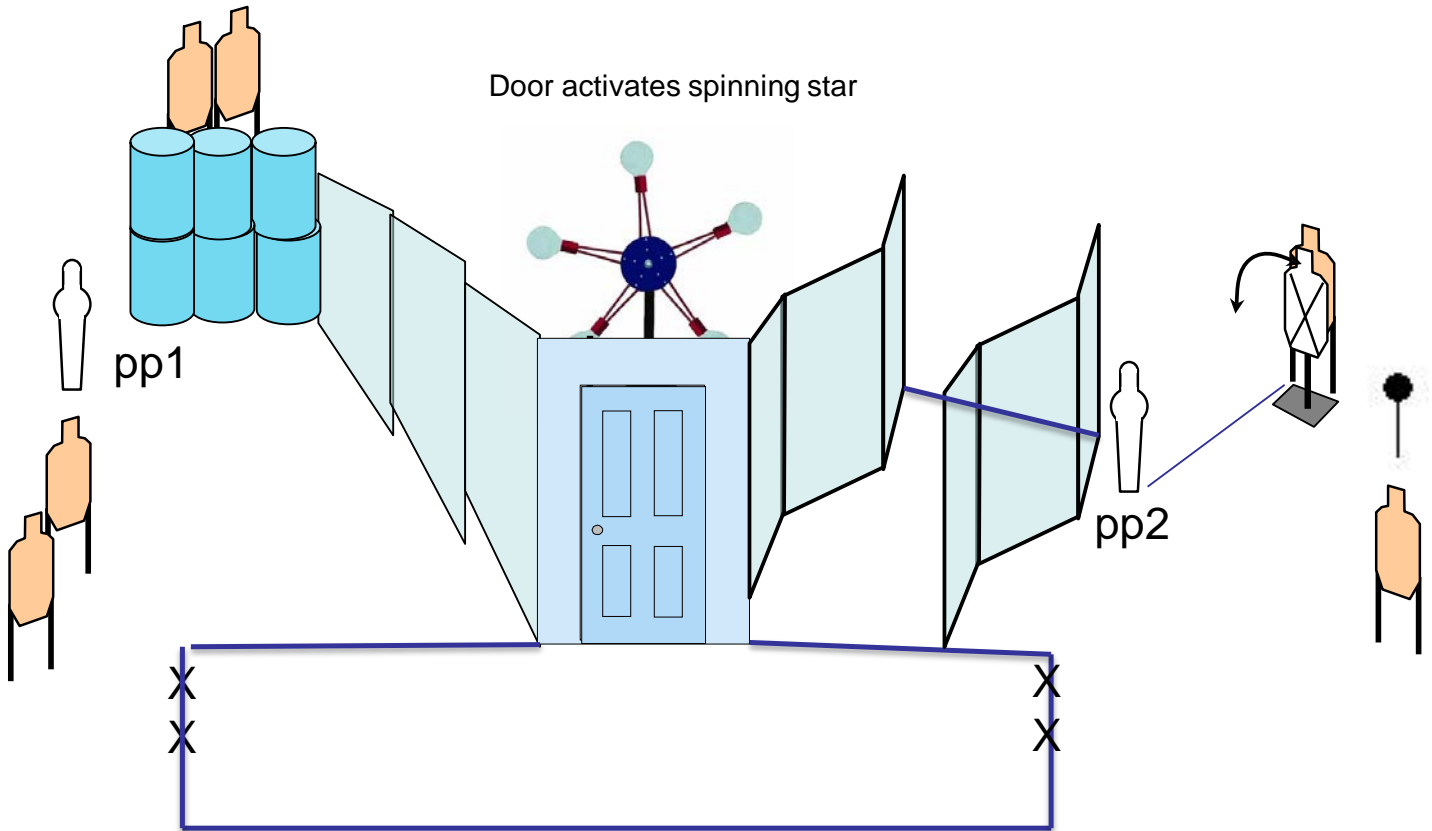

Wait...wut?

START POSITION: Standing anywhere in the shooting area

GUN READY CONDITION: Handgun loaded and holstered.

SCORING: USPSA 32 rounds 160 points
TARGETS: 16 metric

STAGE PROCEDURE: Upon start signal engage targets as visible from within the shooting area.

SCORED HITS:
START-STOP: Audible - Last shot
RULES: USPSA current edition

Keep A Knockin'

START POSITION: Standing with toes on either set of X's

GUN READY CONDITION: Handgun loaded and holstered.

SCORING: USPSA 19 rounds 65 points
TARGETS: 6 metric 7 steel

STAGE PROCEDURE: Upon start signal engage targets as visible. PP2 activates max trap.

SCORED HITS:
START-STOP: Audible - Last shot
RULES: USPSA current edition

Still a hosefest?

START POSITION: Standing with heels on either set of XXs, hands relaxed at sides

GUN READY CONDITION: Handgun loaded and holstered.

STAGE PROCEDURE: Upon start signal engage targets as they become visible

SCORING: USPSA

TARGETS: 12 metric

SCORED HITS: 120 points

START-STOP: Audible - Last shot