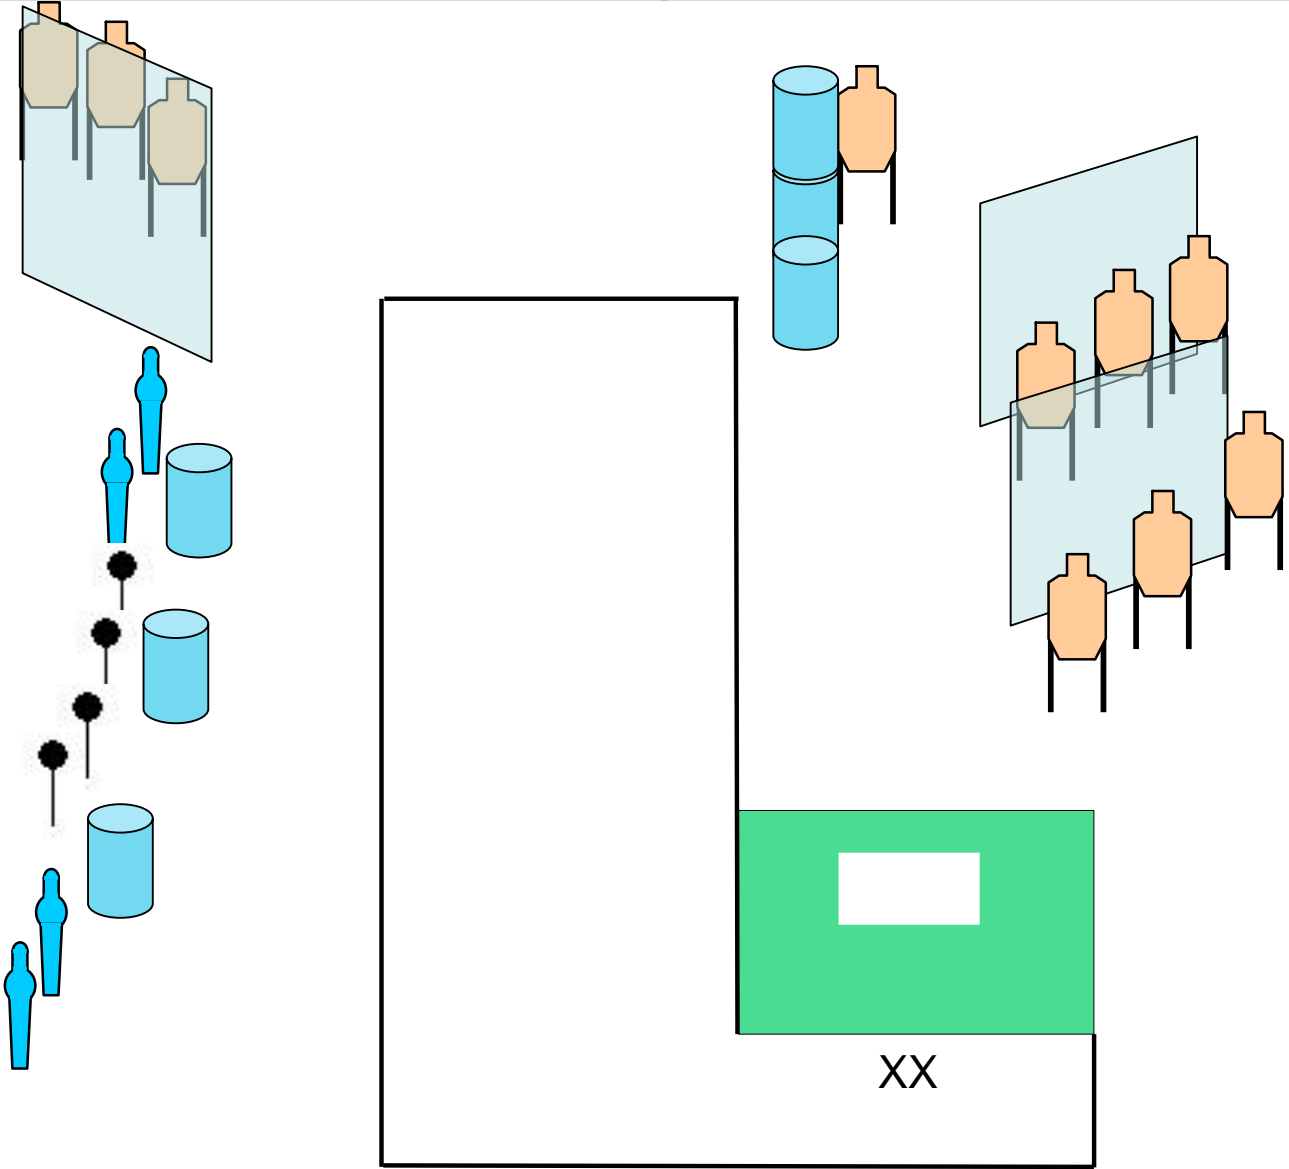

RULES: USPSA current edition

Make it snappy

START POSITION: Standing with toes on either set of Xs	
GUN READY CONDITION: Handgun loaded and holstered.	SCORING: USPSA 20 rounds 100 points TARGETS: 9 metric 2 steel
STAGE PROCEDURE: Upon start signal engage targets as visible from within the shooting area. PP1 activates both clam shell targets.	SCORED HITS: START-STOP: Audible - Last shot RULES: USPSA current edition

Stick and Move

START POSITION: Hands on X of no shoot target	
GUN READY CONDITION: Handgun loaded and holstered.	SCORING: USPSA 31 rounds 155 points
STAGE PROCEDURE: Upon start signal engage targets as visible from within the shooting area.	TARGETS: 13 metric 5 steel
	SCORED HITS:
	START-STOP: Audible - Last shot
RULES: USPSA current edition	

Lane Sweep

START POSITION: Standing in the shooting area, heels on XX's, hands relaxed at sides.	
GUN READY CONDITION: Handgun loaded and holstered.	SCORING: Comstock, 28 rounds, 140 points
STAGE PROCEDURE: Upon start signal engage targets as they become visible.	TARGETS: 10 metric, 8 steel
	SCORED HITS:
	START-STOP: Audible - Last shot
	RULES: USPSA current edition

Setup note- target behind barrels only visible from port

Feel the Steel

START POSITION: Standing outside the shooting area

GUN READY CONDITION: Handgun loaded and holstered.

SCORING: USPSA 31 rounds 155 points
TARGETS: 31 steel