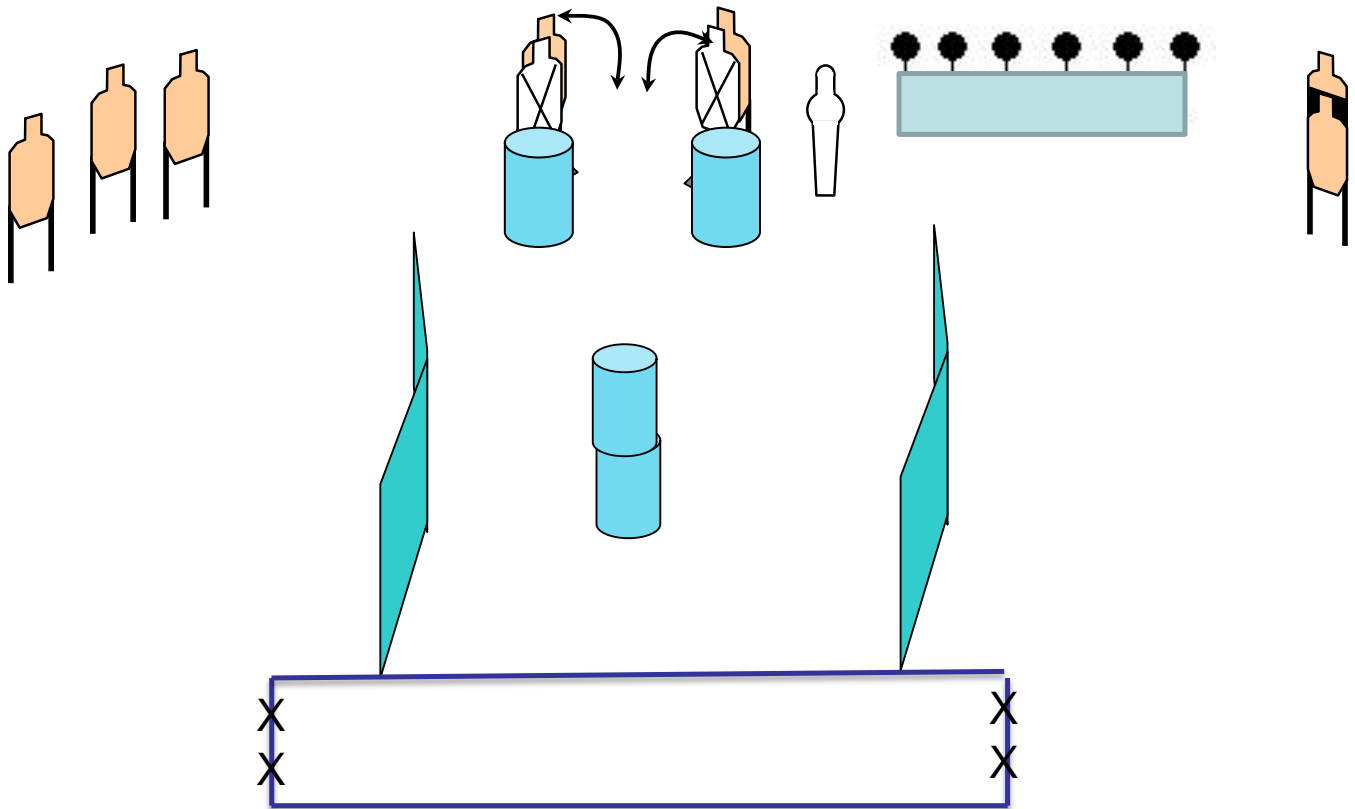

STAGE PROCEDURE: Upon start signal engage targets as visible. PP2 activates max trap.

SCORED HITS:
START-STOP: Audible - Last shot
RULES: USPSA current edition

Still a hosefest?

START POSITION: Standing with heels on either set of XXs, hands relaxed at sides

GUN READY CONDITION: Handgun loaded and holstered.

STAGE PROCEDURE: Upon start signal engage targets as they become visible

SCORING: USPSA

TARGETS: 12 metric

SCORED HITS: 120 points

START-STOP: Audible - Last shot

RULES: USPSA current edition

Make it snappy

START POSITION: Standing with toes on either set of Xs	
GUN READY CONDITION: Handgun loaded and holstered.	SCORING: USPSA 20 rounds 100 points TARGETS: 9 metric 2 steel
STAGE PROCEDURE: Upon start signal engage targets as visible from within the shooting area. PP1 activates both clam shell targets.	SCORED HITS: START-STOP: Audible - Last shot RULES: USPSA current edition

Stick and Move

START POSITION: Hands on X of no shoot target	
GUN READY CONDITION: Handgun loaded and holstered.	SCORING: USPSA 31 rounds 155 points
STAGE PROCEDURE: Upon start signal engage targets as visible from within the shooting area.	TARGETS: 13 metric 5 steel
	SCORED HITS:
	START-STOP: Audible - Last shot
RULES: USPSA current edition	