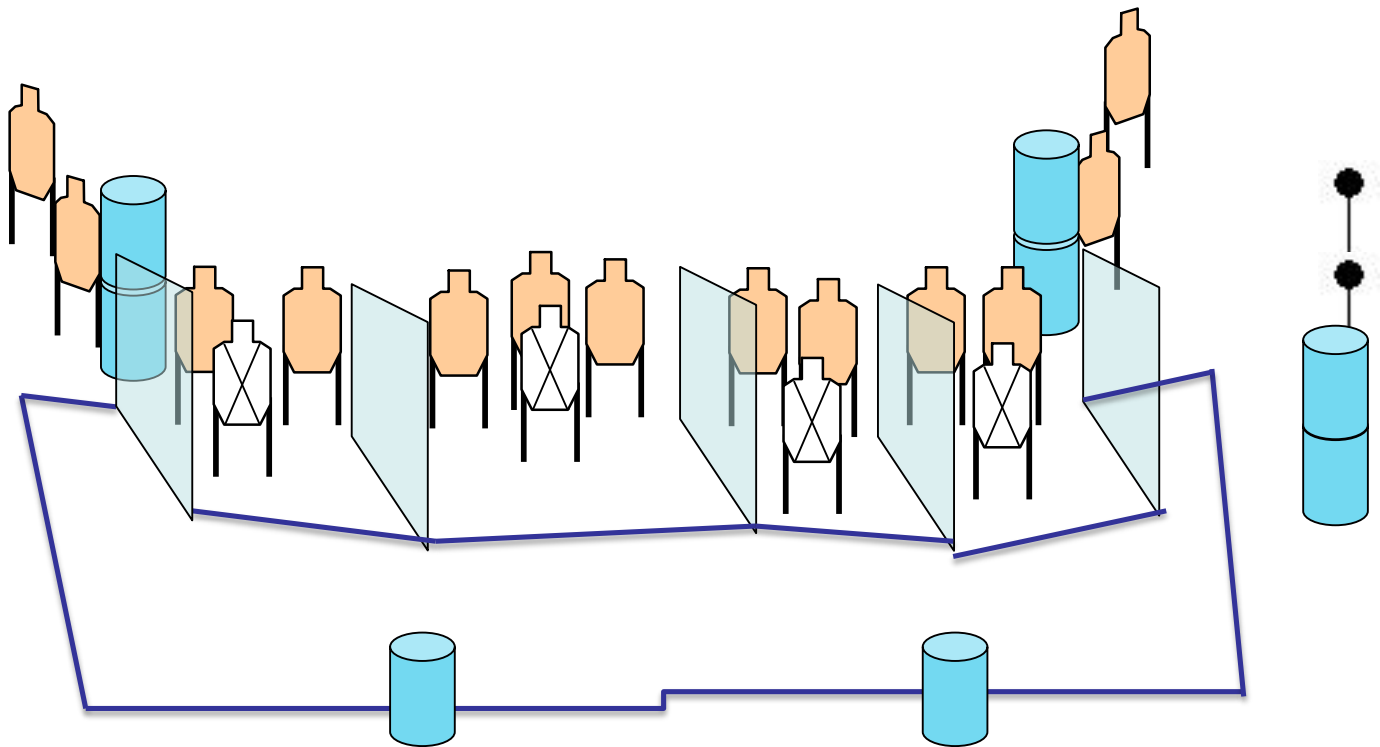

Hosefest

START POSITION: Standing anywhere outside of the shooting area	
GUN READY CONDITION: Handgun loaded with chamber empty, hammer down, laying flat on either barrel.	SCORING: USPSA 28 rounds 140 points TARGETS: 13 metric 2 steel SCORED HITS:
STAGE PROCEDURE: Upon start signal engage targets as visible.	START-STOP: Audible - Last shot RULES: USPSA current edition

Wait...wut?

START POSITION: Standing anywhere in the shooting area

GUN READY CONDITION: Handgun loaded and holstered.

SCORING: USPSA 32 rounds 160 points
TARGETS: 16 metric

STAGE PROCEDURE: Upon start signal engage targets as visible from within the shooting area.

SCORED HITS:
START-STOP: Audible - Last shot
RULES: USPSA current edition

Keep A Knockin'

START POSITION: Standing with toes on either set of X's

GUN READY CONDITION: Handgun loaded and holstered.

SCORING: USPSA 19 rounds 65 points
TARGETS: 6 metric 7 steel

STAGE PROCEDURE: Upon start signal engage targets as visible. PP2 activates max trap.

SCORED HITS:
START-STOP: Audible - Last shot
RULES: USPSA current edition

Still a hosefest?

START POSITION: Standing with heels on either set of XXs, hands relaxed at sides