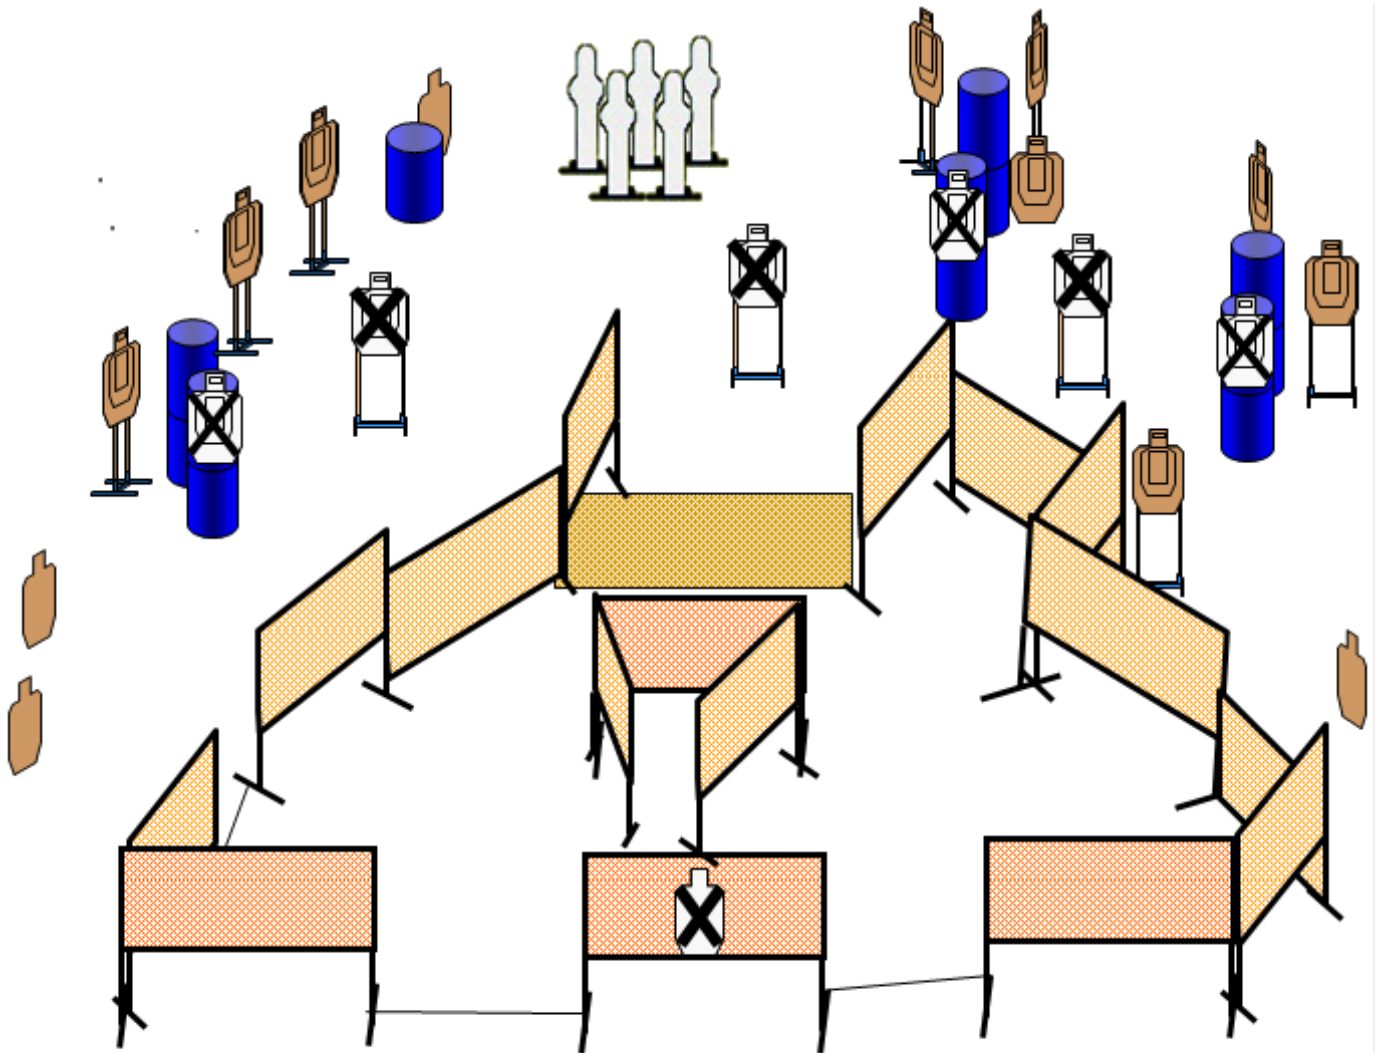

RULES: USPSA current edition

Make it snappy

START POSITION: Standing with toes on either set of Xs	
GUN READY CONDITION: Handgun loaded and holstered.	SCORING: USPSA 20 rounds 100 points TARGETS: 9 metric 2 steel
STAGE PROCEDURE: Upon start signal engage targets as visible from within the shooting area. PP1 activates both clam shell targets.	SCORED HITS: START-STOP: Audible - Last shot RULES: USPSA current edition

Stick and Move

START POSITION: Hands on X of no shoot target	
GUN READY CONDITION: Handgun loaded and holstered.	SCORING: USPSA 31 rounds 155 points
STAGE PROCEDURE: Upon start signal engage targets as visible from within the shooting area.	TARGETS: 13 metric 5 steel
	SCORED HITS:
	START-STOP: Audible - Last shot
RULES: USPSA current edition	

Lane Sweep

START POSITION: Standing in the shooting area, heels on XX's, hands relaxed at sides.	
GUN READY CONDITION: Handgun loaded and holstered.	SCORING: Comstock, 28 rounds, 140 points
STAGE PROCEDURE: Upon start signal engage targets as they become visible.	TARGETS: 10 metric, 8 steel
	SCORED HITS:
	START-STOP: Audible - Last shot
	RULES: USPSA current edition

Setup note- target behind barrels only visible from port

Feel the Steel

START POSITION: Standing outside the shooting area

GUN READY CONDITION: Handgun loaded and holstered.

SCORING: USPSA 31 rounds 155 points
TARGETS: 31 steel