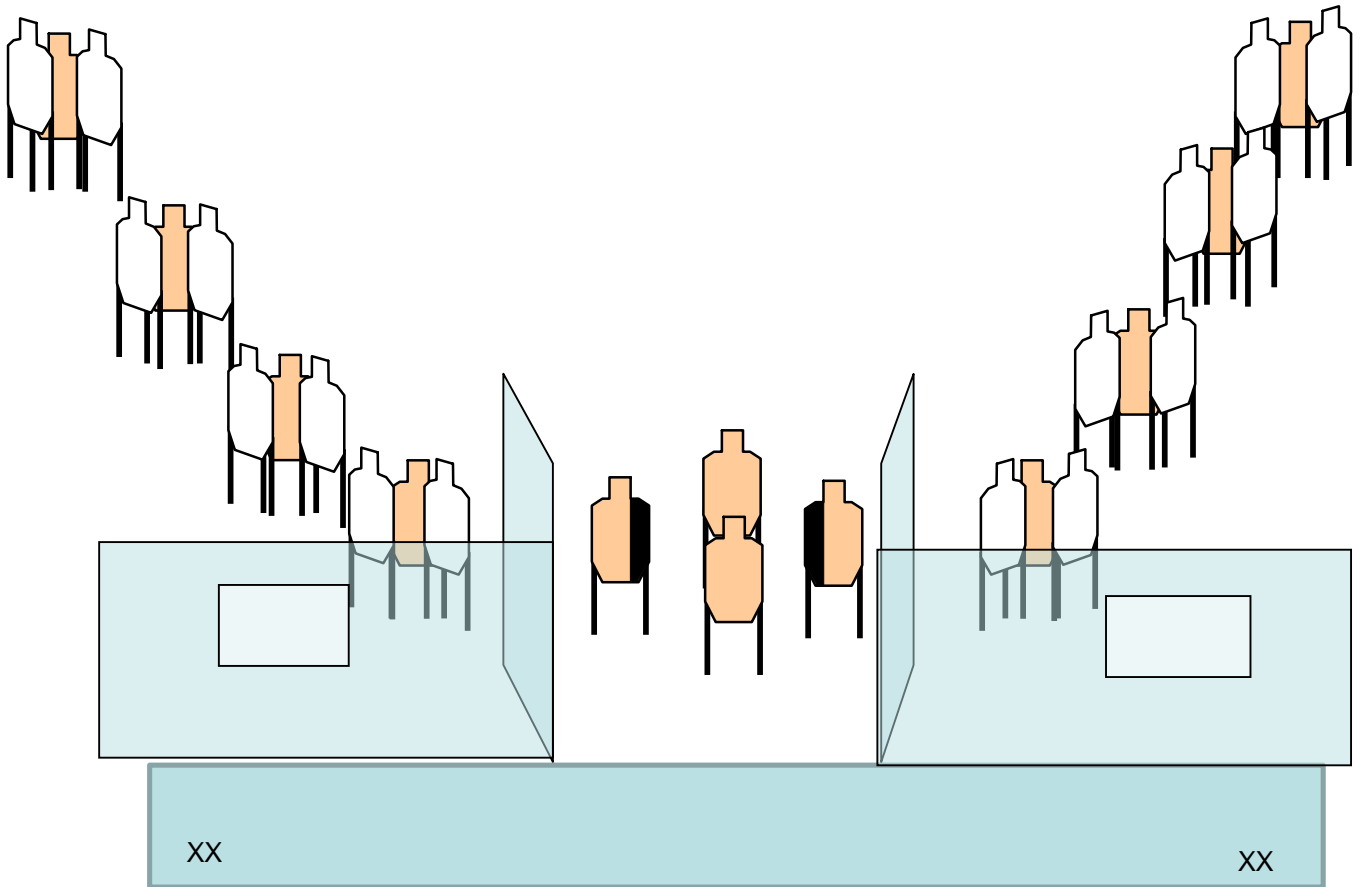

GUN READY CONDITION: Handgun loaded and holstered.

STAGE PROCEDURE: Upon start signal engage targets as they become visible

SCORING: USPSA

TARGETS: 12 metric

SCORED HITS: 120 points

START-STOP: Audible - Last shot

RULES: USPSA current edition

Make it snappy

START POSITION: Standing with toes on either set of Xs	
GUN READY CONDITION: Handgun loaded and holstered.	SCORING: USPSA 20 rounds 100 points TARGETS: 9 metric 2 steel
STAGE PROCEDURE: Upon start signal engage targets as visible from within the shooting area. PP1 activates both clam shell targets.	SCORED HITS: START-STOP: Audible - Last shot RULES: USPSA current edition

Stick and Move

START POSITION: Hands on X of no shoot target	
GUN READY CONDITION: Handgun loaded and holstered.	SCORING: USPSA 31 rounds 155 points
STAGE PROCEDURE: Upon start signal engage targets as visible from within the shooting area.	TARGETS: 13 metric 5 steel
	SCORED HITS:
	START-STOP: Audible - Last shot
RULES: USPSA current edition	